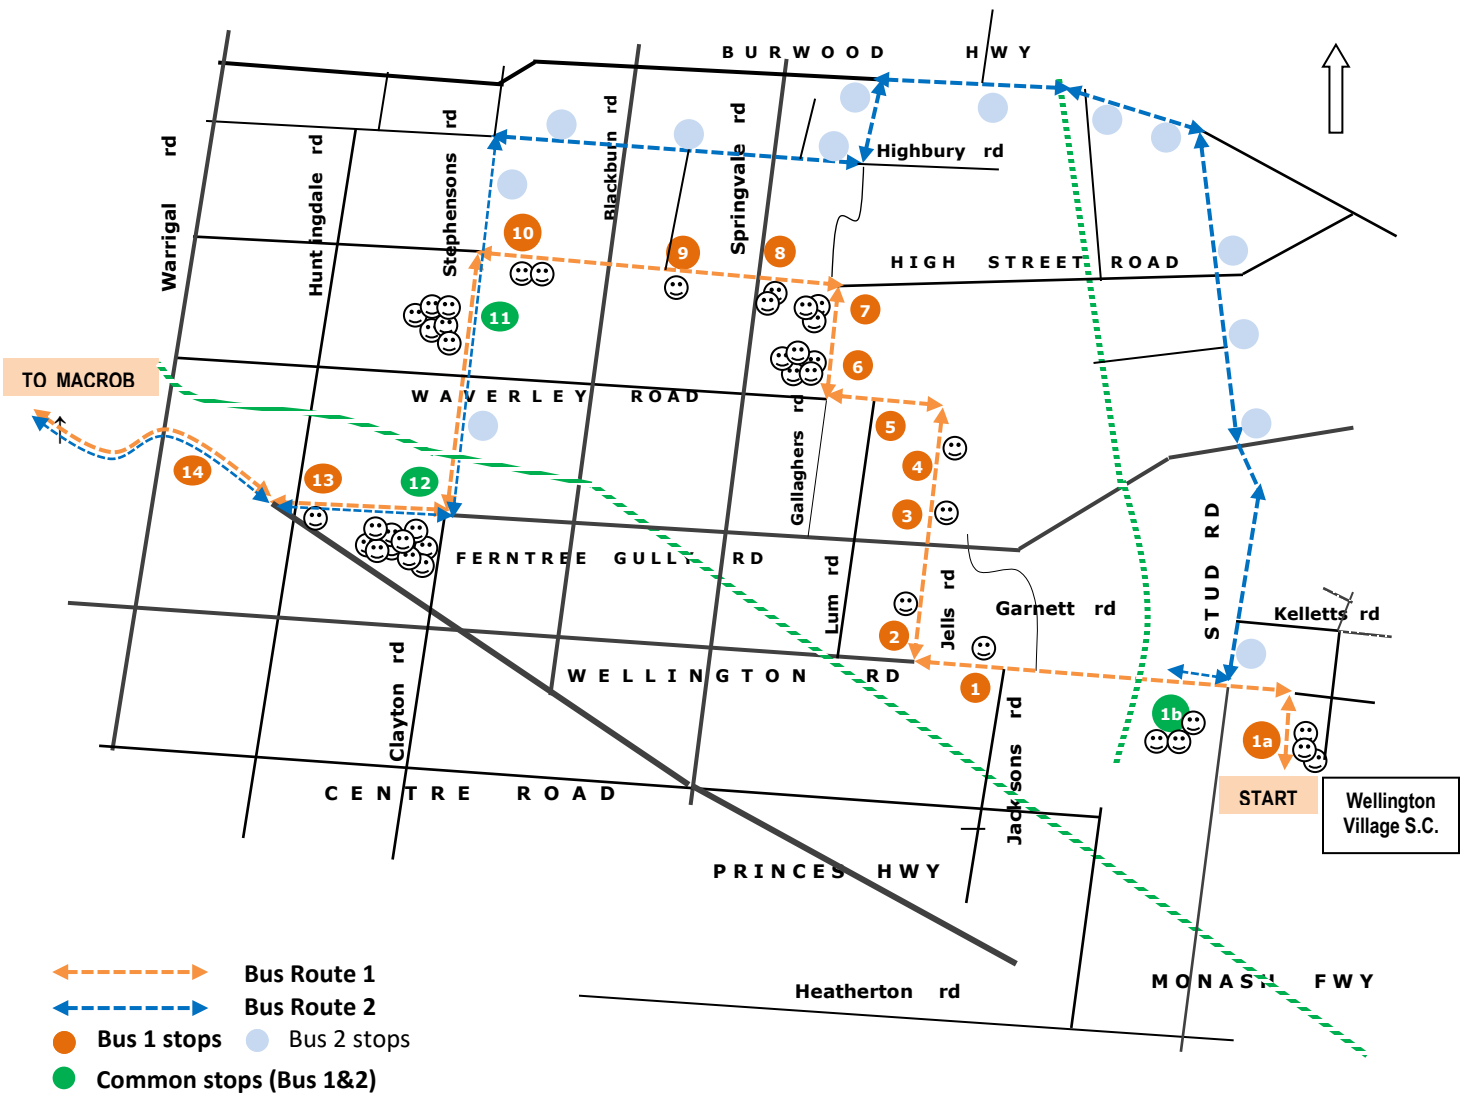

BUS 1 - ROUTE & STOPS - 2022

Bus stops on route 1

			Morning	Afternoon
Stop 1a	ROWVILLE	PTV Bus stop on Braeburn Pde (<i>Wellington Village S.C.</i>)	6.40	4.25
Stop 1b	ROWVILLE	Sop on Viewtech Place - corner Wellington Rd (<i>Bus Parking</i>)	6.53	4.10
Stop 1	MULGRAVE	PTV Bus stop on Wellington Rd - corner Jacksons Rd	6.57	4.05
Stop 2	MULGRAVE	Stop on Jells Rd - corner Wellington Rd (<i>Country Club</i>)	7.00	4.02
Stop 3	WHEELERS HILL	PTV Bus stop on Jells Rd - corner Petronella Ave	7.04	3.58
Stop 4	WHEELERS HILL	PTV Bus stop on Jells Rd - between Darlington Av / Heysham Dr	7.06	3.56
Stop 5	WHEELERS HILL	PTV Bus stop on Waverley Rd - corner Dominion Ave	7.08	3.54
Stop 6	GLEN WAVERLEY	Stop on Gallaghers Rd - between Range View Ct / Hinkler Rd	7.12	3.50
Stop 7	GLEN WAVERLEY	Stop on Gallaghers Rd - after James Rd (<i>before car park entry/High St</i>)	7.14	3.48
Stop 8	GLEN WAVERLEY	PTV Bus stop on High Street Rd - before Springvale Rd (<i>Maccas</i>)	7.17	3.45
Stop 9	GLEN WAVERLEY	PTV Bus stop on High Street Rd - corner Medina Rd	7.20	3.42
Stop 10	MT. WAVERLEY	PTV Bus stop on High Street Rd - between Stewart St / Josephine Ave	7.23	3.39
Stop 11	MT. WAVERLEY	PTV Bus stop on Stephenson's Rd - just after Amber Gve (<i>Shell / IGA</i>)	7.26	3.36
Stop 12	OAKLEIGH EAST	PTV Bus stop on F' Gully Rd - corner Clayton Rd (<i>BP</i>)	7.32	3.30
Stop 13	OAKLEIGH EAST	PTV Bus stop on F' Gully Rd - before Huntingdale Rd	7.35	3.27
Stop 14	OAKLEIGH	Stop on Princes Hwy - before Drummond St (<i>Hungry Jacks / KFC</i>)	7.38	3.23
MACROB	MELBOURNE	Albert Road Service Rd corner Kings Way	~8.00	2.55