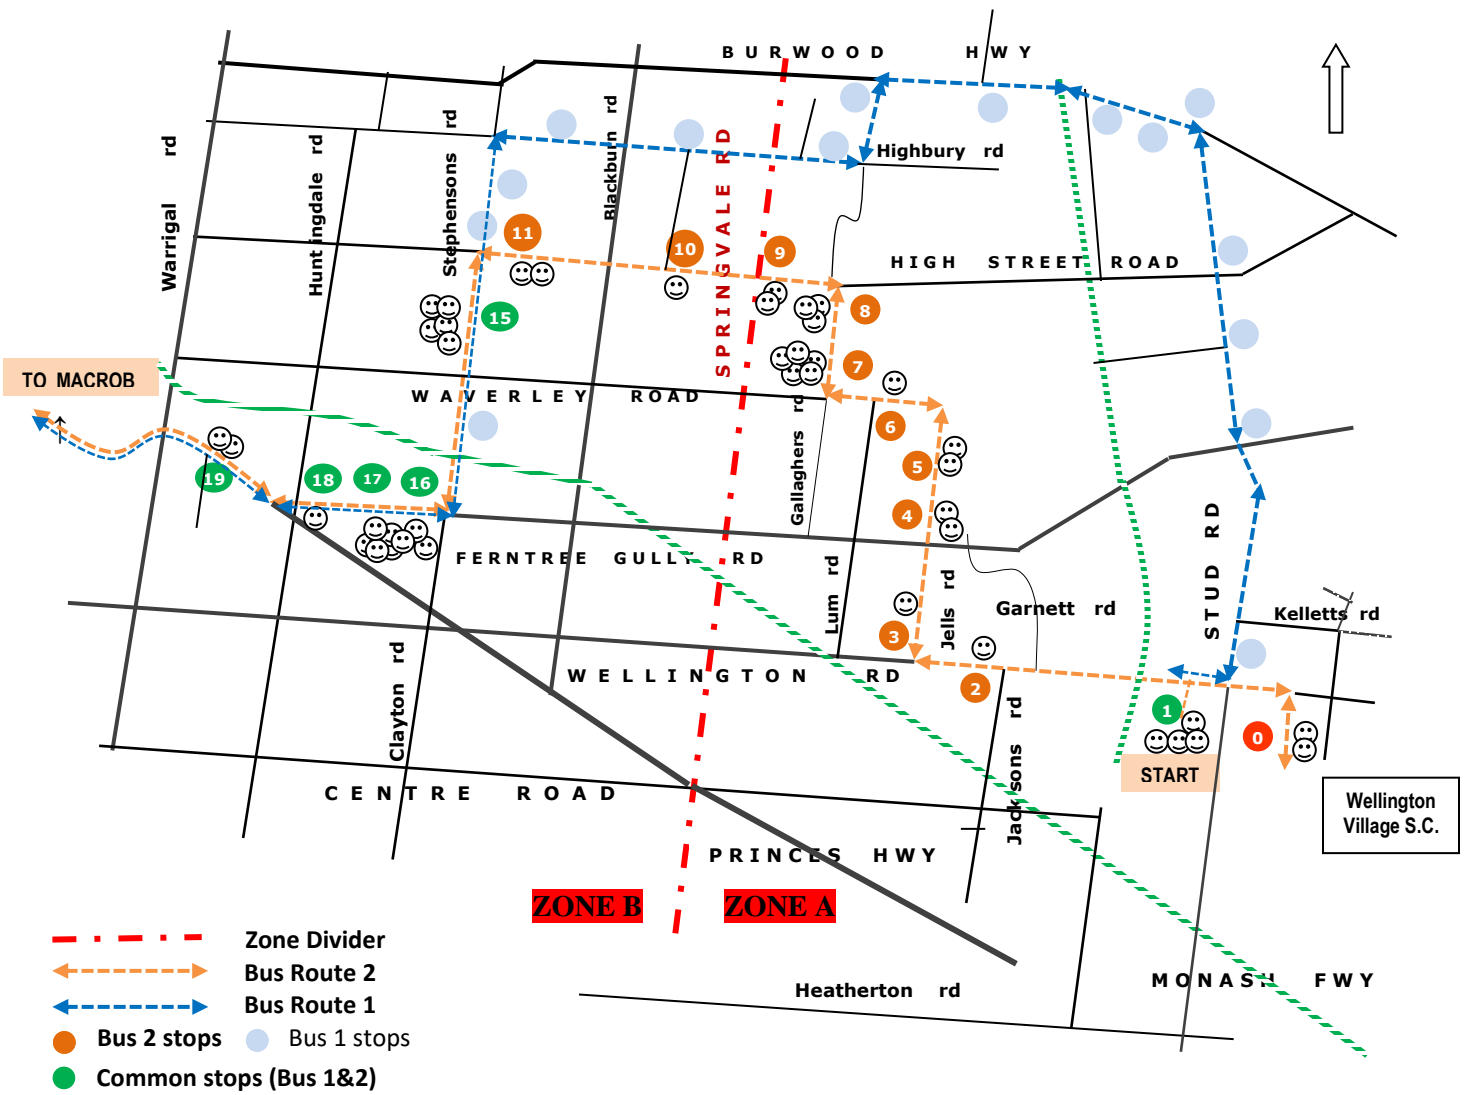

ROUTE, STOPS & TIMES - BUS 2 - 2024

(Morning Only)

Bus stop details on route 2

Stop	Location	Details	Morning
Stop R2-A00	ROWVILLE	PTV Bus stop on Braeburn Pde (Wellington Village S.C.)	6.45
Stop R2-A01	ROWVILLE	Stop on Viewtech Place - corner Wellington Rd (Bus Parking)	7.00
Stop R2-A02	MULGRAVE	PTV Bus stop on Wellington Rd - corner Jacksons Rd	7.03
Stop R2-A03	MULGRAVE	Stop on Jellies Rd - corner Wellington Rd (Country Club)	7.06
Stop R2-A04	WHEELERS HILL	PTV Bus stop on Jellies Rd - corner Petronella Ave	7.10
Stop R2-A05	WHEELERS HILL	PTV Bus stop on Jellies Rd - between Darlington Av / Heysham Dr	7.12
Stop R2-A06	WHEELERS HILL	PTV Bus stop on Waverley Rd - corner Dominion Ave	7.14
Stop R2-A07	GLEN WAVERLEY	Stop on Gallaghers Rd - between Range View Ct / Hinkler Rd	7.17
Stop R2-A08	GLEN WAVERLEY	Stop on Gallaghers Rd - after James Rd (before car park entry/High St)	7.19
Stop R2-A09	GLEN WAVERLEY	PTV Bus stop on High Street Rd - before Springvale Rd (Maccas)	7.21
Stop R2-B10	GLEN WAVERLEY	PTV Bus stop on High Street Rd - corner Medina Rd (Wesley College)	7.24
Stop R2-B11	MT. WAVERLEY	PTV Bus stop on High Street Rd - between Stewart St / Josephine Ave	7.26
Stop R2-B15	MT. WAVERLEY	PTV Bus stop on Stephensons Rd - just after Amber Gve (Shell)	7.30
Stop R2-B16	OAKLEIGH EAST	PTV Bus stop on F' Gully Rd - corner Clayton Rd (BP)	7.35
Stop R2-B17	OAKLEIGH EAST	PTV Bus stop on F' Gully Rd - corner Carmichael Rd	7.36
Stop R2-B18	OAKLEIGH EAST	PTV Bus stop on F' Gully Rd - before Huntingdale Rd	7.38
Stop R2-B19	OAKLEIGH	Stop on Princes Hwy - before Drummond St (Hungry Jacks)	7.42
MACROB	MELBOURNE	Albert Road Service Rd corner Kings Way	~8.00